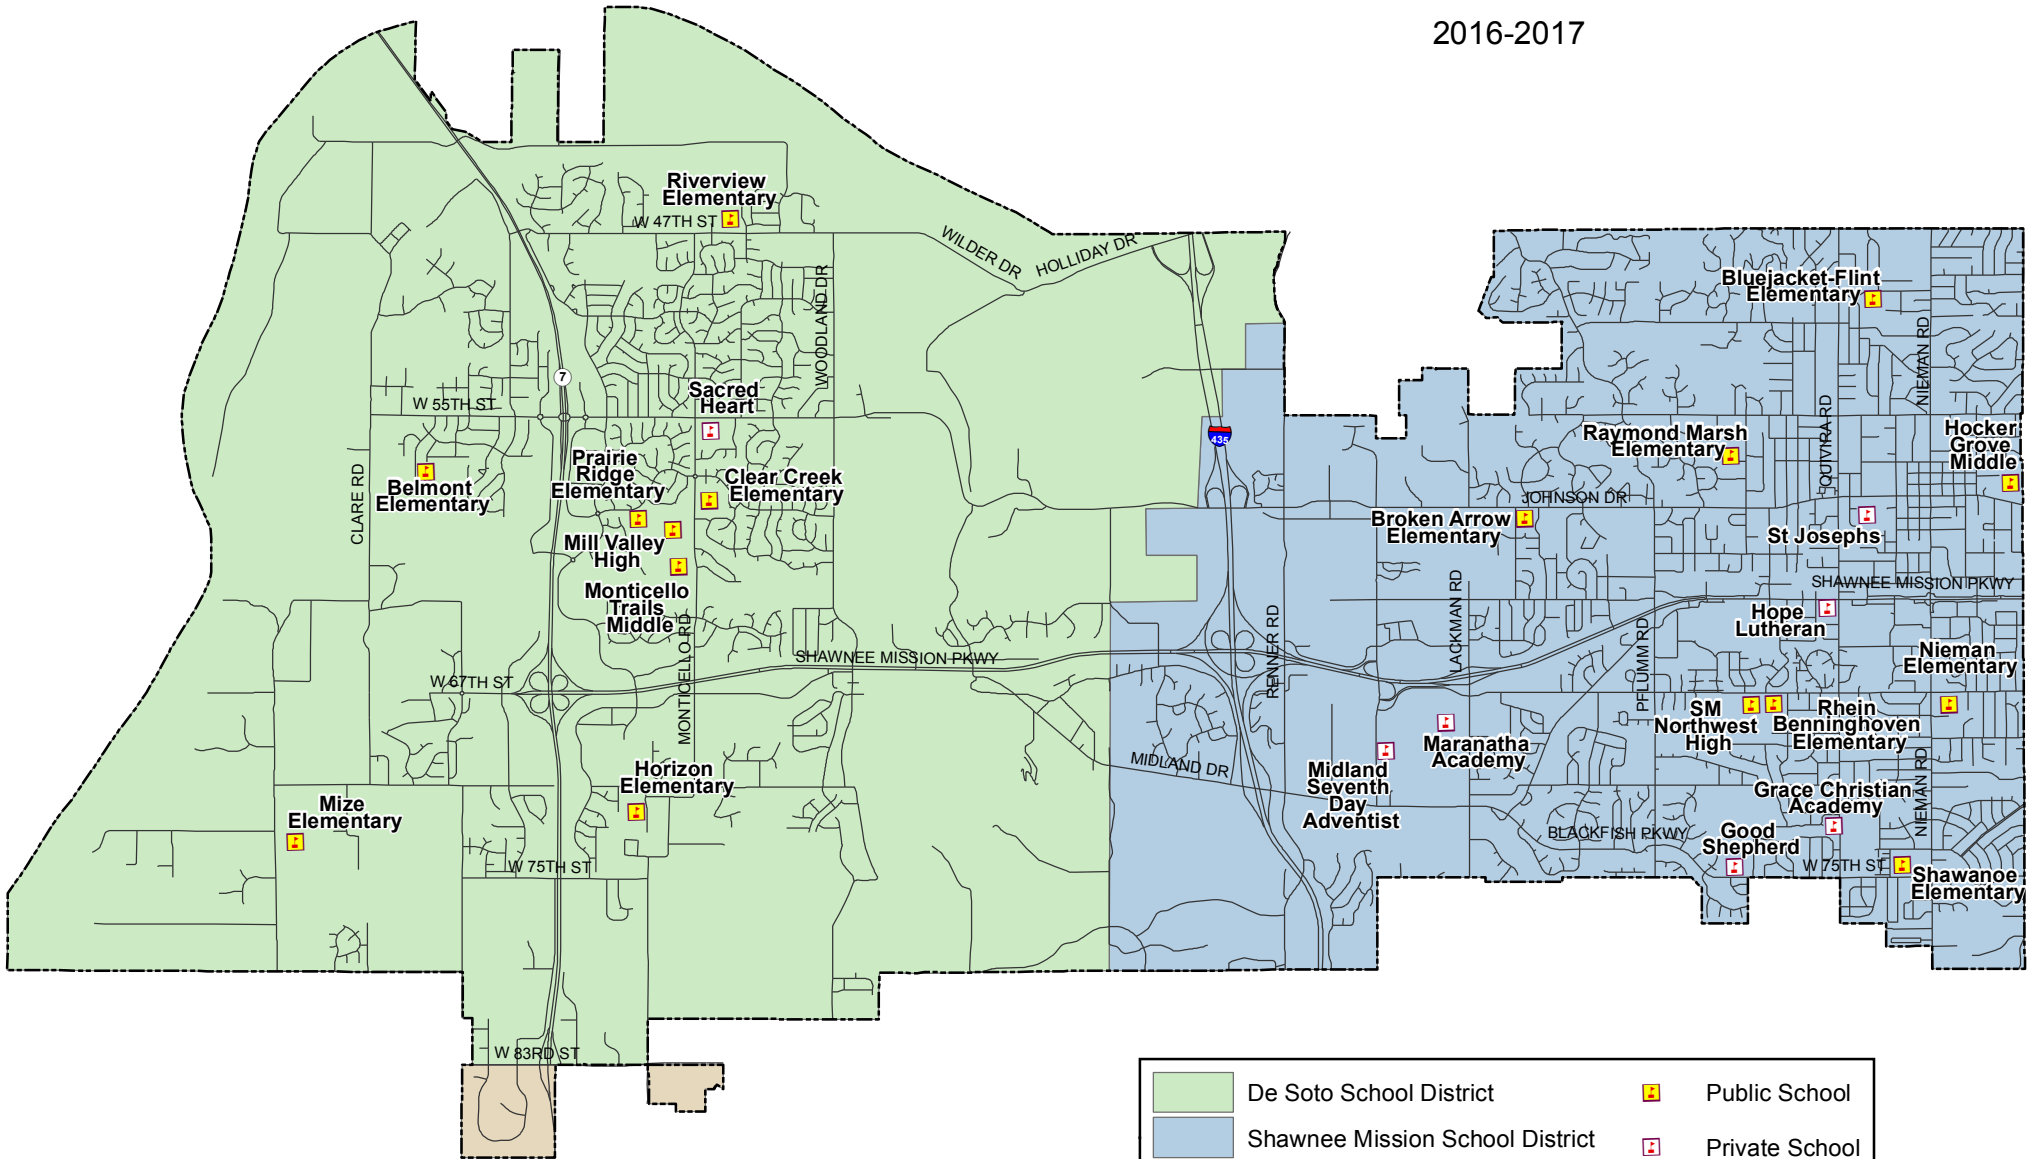

# City of Shawnee Schools

2016-2017

	De Soto School District		Public School
	Shawnee Mission School District		Private School
	Olathe School District		